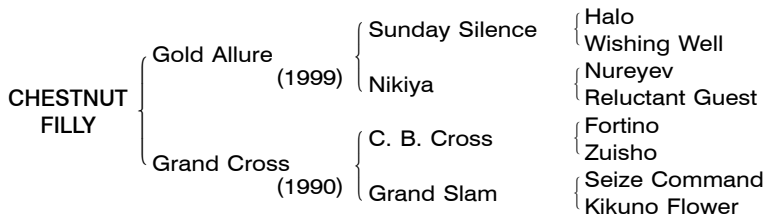

CHESTNUT FILLY Foaled April 20, 2009

Consigned by Shadai Farm

18

[Nasrullah 5DX5D]

By **GOLD ALLURE (JPN)**. 2002 Best dirt horse in Japan, graded race winner in Japan, Tokyo Daishoten **[JPN1]**, February S. **[JPN1]**, Derby Grand Prix **[JPN1]**, Japan Dirt Derby **[JPN1]**, etc. Retired to stud in 2004. Sire of ESPOIR CITY (Japan Cup Dirt **[G1]**), February S. **[G1]**), SMART FALCON (Urawa Kinen **[JPN2]**), TAKE MIKAZUCHI (Lord Derby Challenge Trophy **[G3]**), ORO MEISTER (Yamato S. **[OP]**), TOP COMMING (2nd Nikkei Shinshun Hai **[G2]**), etc.

1st dam

Grand Cross (JPN), by C. B. Cross (JPN). 2 wins in Japan, Saintpaulia Sho, 2nd Sweetpea S **[OP]**, 5th Yushun Himba (Japanese Oaks) **[JPN1]**. Dam of 10 foals of racing age, 9 to race, 4 winners —

CROSSHEAD (JPN) (96 f. by Hector Protector (USA)). 4 wins in Japan, Doshin Sports Hai.

GRAY SMASH (JPN) (98 c. by Sakura Yutaka O (JPN)). 6 wins in Japan, 4th Breeders' Gold Cup **[JPN2]**.

GORGEOUS DINNER (JPN) (01 c. by Sunday Silence (USA)). 5 wins in Japan, Hatsuyume Sho, Seibu Suponichi Sho, Dan-noura Tokubetsu, winner over jumps in Japan.

STOLEN BRIDE (JPN) (03 f. by Hector Protector (USA)). 2 wins in Japan.

Losse (JPN) (08 c. by Durandal (JPN)). In Training.

2nd dam

GRAND SLAM (JPN), by Seize Command (USA). 4 wins in Japan, Hidaka Tokubetsu, Shiwasu Tokubetsu. Dam of —

VALIENTE (JPN) (c. by Maruzensky (JPN)). 4 wins in Japan, Keio Hai Autumn H **[JPN3]**, Junior Cup **[OP]**, 2nd Lord Derby Challenge Trophy **[JPN3]**, Nakayama Kimpai **[JPN3]**, 3rd Sekiya Kinen **[JPN3]**. Sire.

HIDENO LOVELY (JPN) (f. by Maruzensky (JPN)). 3 wins in Japan. Dam of —

Zarina (JPN). 2 wins in Japan, 3rd Hagi S **[OP]**.

Federation (JPN) (f. by Kolymky (USA)). Placed in Japan. Dam of —

Ten Litre (JPN). 14 wins in Japan, 3rd Thoroughbreds Challenge Cup **[JPN3]**, Nagoya Daishoten **[JPN3]**.

3rd dam

KIKUNO FLOWER (JPN), by Atrax (FR). Placed in Japan. Great grandam of **Primary Care** (3rd Niigata Daishoten **[JPN3]**).