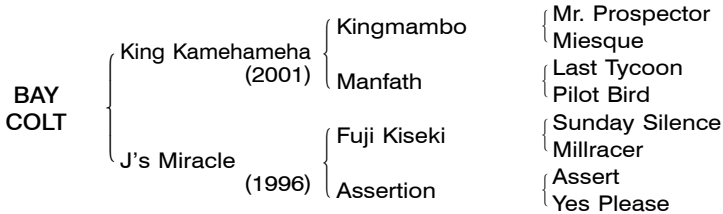

## BAY COLT Foaled April 4, 2009

Consigned by Northern Farm

[Northern Dancer 5SX5SX5D, Irish Lass 5SX5D]

By **KING KAMEHAMEHA (JPN)**. 2008, 2009 Champion juvenile sire in Japan, 2004 Best 3-year-old colt in Japan, Tokyo Yushun (Japanese Derby **[JPN1]**-ntr), NHK Mile Cup **[JPN1]**, etc. Retired to stud in 2005. Sire of APAPANE (2010 Japanese 1000 Guineas **[G1]**, Japanese Oaks **[G1]**), ROSE KINGDOM (Asahi Hai Futurity S. **[JPN1]**), GOLDEN TICKET (Hyogo Championship **[JPN2]**), SHORYU MOON **[G3]**, COSMO SENSOR **[G3]**, etc.

**1st dam**

J'S MIRACLE (JPN), by Fuji Kiseki (JPN). Winner in Japan. Dam of 7 foals of racing age, 4 to race, 2 winners —

MIRACLE RAISER (JPN) (01 f. by El Condor Pasa (USA)). 3 wins in Japan.

KAISERSHIP (AUS) (03 g. by Kurofune (USA)). 2 wins in Australia.

**ADMIRE MAIN (JPN)** (c. by Sunday Silence (USA)). 4 wins in Japan, Aoba Sho **[JPN2]**, Mainichi Hai **[JPN3]**, 2nd Tokyo Yushun (Japanese Derby) **[JPN1]**, 3rd Kikuka Sho (Japanese St. Leger) **[JPN1]**. Sire.

**Top Seller (JPN)**. 3 wins in Japan, 3rd Sweetpea S **[OP]**.

J'S JEWELRY (JPN) (f. by Real Shadai (USA)). 2 wins in Japan.

Dam of —

**ADMIRE JUPITER (JPN)** (c. by French Deputy (USA)). 7 wins in Japan, Tenno Sho (spring) **[G1]**, Copa Republica Argentina **[JPN2]**, Hanshin Daishoten **[G2]**. Sire.