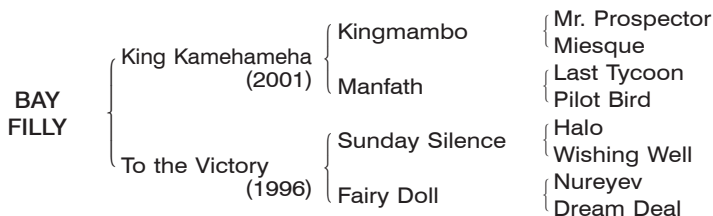

# BAY FILLY Foaled April 23, 2012

Consigned by Northern Farm

# 112

[Nureyev 3DX4S, Northern Dancer 4DX5SX5S]

By **KING KAMEHAMEHA (JPN)**. 2010 and 2011 Champion sire in Japan, 2004 Best 3-year-old colt in Japan, Tokyo Yushun (Japanese Derby **[JPN1]**-ntr), NHK Mile Cup **[JPN1]**, etc. Retired to stud in 2005. Sire of **RULERSHIP** (Queen Elizabeth II Cup **[G1]**), **ROSE KINGDOM** (Japan Cup **[G1]**), **APAPANE** (Japanese Oaks **[G1]**), **LORD KANALOA** (2013 Takamatsunomiya Kinen **[G1]**), **HOKKO TARUMAE [JPN1]**, **HATANO VAINQUEUR [JPN1]**, etc.

## 1st dam

**TO THE VICTORY (JPN)**, by Sunday Silence (USA). 6 wins in Japan, best older mare in Japan, Queen Elizabeth II Commemorative Cup **[JPN1]** (T2200m), Hanshin Himba Tokubetsu **[JPN2]** (T1600m), Queen S **[JPN3]** (T1800m), Fuchu Himba S **[JPN3]** (T1800m), Tsubaki Sho (T2000m), 2nd Yushun Himba (Japanese Oaks) **[JPN1]**, Mermaid S **[JPN3]**, 3rd Oka Sho (Japanese 1000 Guineas) **[JPN1]**, Arima Kinen (Grand Prix) **[JPN1]**, February S **[JPN1]**, Anemone S **[OP]**; placed in UAE, 2nd Dubai World Cup **[G1]**. Dam of 8 foals of racing age, 4 to race, 3 winners —