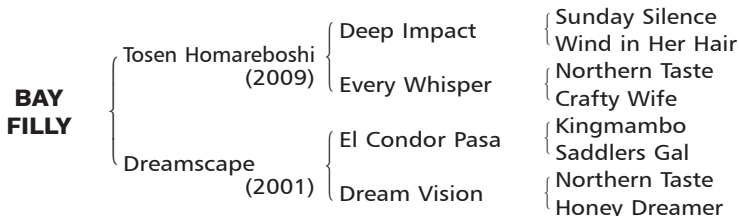

**BAY FILLY** Foaled March 20, 2015

Consigned by Northern Farm

(Northern Taste 3SX3D, Northern Dancer 4SX4DX5D, Mr. Prospector 4DX5S)

By **TOSEN HOMAREBOSHI (JPN)**. Graded race winner in Japan, Kyoto Shimbun Hai **[G2]**, 3rd Tokyo Yushun (Japanese Derby) **[G1]**. Half-brother to Tosen Jordan (Tenno sho (autumn) **[G1]**), Dark Message (2nd **[G2]**). Retired to stud in 2013. **His first foals are 2-year-old of 2016.** Son of champion Deep Impact, champion sire in Japan. Sire of Dee Majesty (2016 Japanese 2000 Guineas **[G1]**), Real Steel (2016 Dubai Turf **[G1]**), etc.