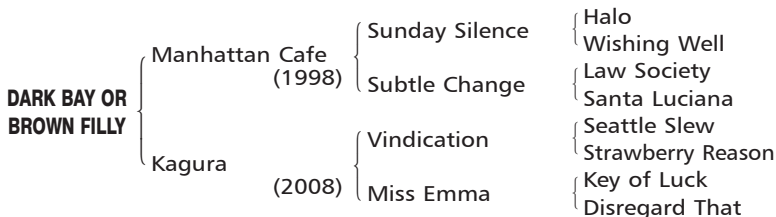

DARK BAY OR BROWN FILLY Foaled February 22, 2016

366

Consigned by Symboli Stud

[Hail to Reason 4SX5D, Boldnesian 5SX5D]

By **MANHATTAN CAFE (JPN)**. 2009 Champion sire in Japan, 2002 Best older horse in Japan, Kikuka Sho (Japanese St. Leger) **[JPN1]**, Arima Kinen (Grand Prix) **[JPN1]**, etc. Retired to stud in 2003. Sire of HIRUNO D'AMOUR (Tenno Sho (spring) **[G1]**), RED DESIRE (Shuka Sho **[G1]**), JO CAPPUCINO (NHK Mile Cup **[G1]**), GRAPE BRANDY (February S. **[G1]**), GESTALT **[G2]**, SHONAN MIGHTY **[G2]**, SING WITH JOY **[G2]**, etc.

1st dam

KAGURA (USA), by Vindication (USA). 2 wins in France, Criterium de Vitesse **[L]**. Dam of 1 foal of racing age, 1 to race, 1 winner — KAGURA GRACE (JPN) (13 f. by Empire Maker (USA)). Winner in Japan.

KAGURA (USA) (f. by Vindication (USA)). Black-type winner, above.

SYMBOLI EMPIRE (USA) (c. by Empire Maker (USA)). 5 wins in Japan.

UTAHIME (USA) (f. by Mr. Greeley (USA)). 2 wins in Japan.

SYMBOLI HENRY (USA) (c. by Henrythenavigator (USA)). 2 wins in Japan.

TAPOLITE (IRE). 2 wins in Ireland, Tyros S **[L]**. Dam of **ARTISTIC BLUE (USA)** (Tyros S **[L]**), **QUEEN OF PALMS (IRE)** (Fairy Bridge S **[L]**), **COOL CLARITY (IRE)** (Athasi S **[L]**).