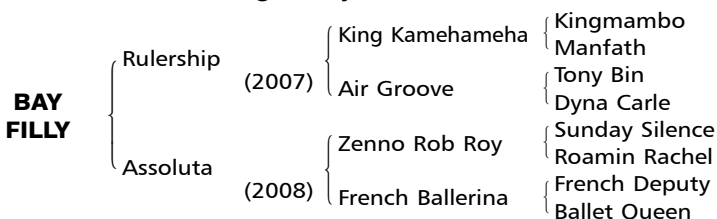

BAY FILLY Foaled January 28, 2017

484

Consigned by Northern Farm

[Mr. Prospector 4SX5D, Northern Dancer 5SX5D]

By **RULERSHIP (JPN)**. 2016 Champion first crop sire in Japan. Graded and group race winner in Japan and Hong Kong, Queen Elizabeth II Cup **[G1]**, American Jockey Club Cup **[G2]**, etc. Out of Air Groove (Horse of the year in Japan). Retired to stud in 2013. Sire of KING'S RUSH (Fuyo S. **[L]**), DANBURITE (3rd Japanese 2000 Guineas **[G1]**), DANON DISTANCE (3rd Kyoto Shimbun Hai **[G2]**), KISEKI (3rd **[G3]**), IBUKI (3rd **[G3]**), etc.