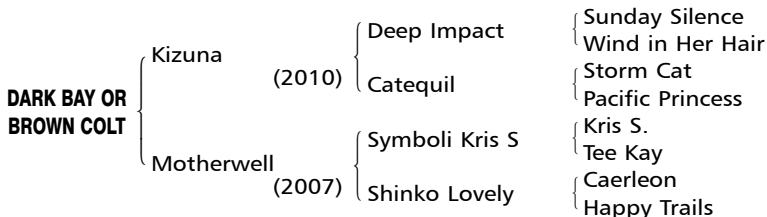

Consigned by Northern Farm

[Hail to Reason 5SX5D, Northern Dancer 5SX5D]

By **KIZUNA (JPN)**. 2013 Best 3-year-old colt in Japan, Tokyo Yushun (Japanese Derby) **[G1]**, Prix Niel **[G2]**, Osaka Hai **[G2]**, Kyoto Shimbun Hai **[G2]**, Mainichi Hai **[G3]**, etc. Half-brother to Phalaenopsis (Best 3yo filly, best old mare in Japan, Japanese 1000 Guineas **[JPN1]**), Sunday Break (Peter Pan S. **[G2]**), Retired to stud in 2016. **His first foals are yearlings of 2018.** Son of champion Deep Impact, champion sire in Japan.

1st dam

MOTHERWELL (JPN), by Symboli Kris S (USA). Winner in Japan. Half-sister to **LORD CRONOS (JPN)**, **TREASURE (JPN)**, **Lady Muse (JPN)**, **Pisa no Graf (JPN)**. Dam of 5 foals of racing age, 4 to race, all winners —

Lady Bellona (JPN) (f. by Sunday Silence (USA)). Placed in Japan. Dam of **Meine Epona (JPN)** (f. by King Kamehameha (JPN): 2nd Fairy S **[G3]**, Anemone S **[L]**), **White Elegance (JPN)** (f. by Kurofune (USA): 2nd Shion S **[L]**), grandam of **Queen's Saturn (JPN)** (c. by Pyro (USA): 2nd March S **[G3]**, 3rd Antares S **[G3]**).