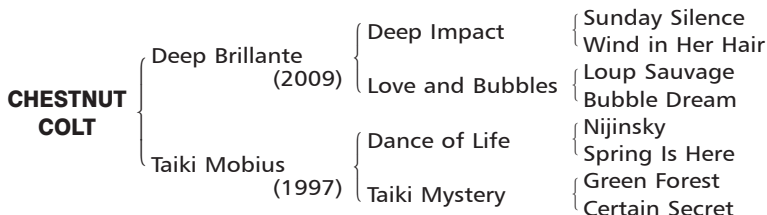

Consigned by Paca Paca Farm

[In Reality 4DX5D, Nearctic 5DX5D]

By **DEEP BRILLANTE (JPN)**. Graded race winner in Japan, Tokyo Yushun (Japanese Derby) [G1], Tokyo Sports Hai Nisai S. [G3], 2nd Spring S. [G2], Kyodo News Service Hai [G3], 3rd Satsuki Sho (Japanese 2000 Guineas) [G1]. Retired to stud in 2013. **His first foals are weanlings of 2014.** Son of champion Deep Impact, champion sire in Japan. Sire of Kizuna (Japanese Derby [G1]), Harp Star [G1], Gentildonna [G1], Verxina [G1], etc.

1st dam

Taiki Mobius (JPN), by Dance of Life (USA). 4 wins in Japan, 70,440,000Yen, lide Tokubetsu (T1400m), 3rd Ibis Summer Dash [JPN3]. Half-sister to **TOKAI MYSTERY (JPN)**, **Namura Big Time (JPN)**. Dam of 7 foals of racing age, 7 to race, 2 winners — **Dragon Fang (JPN)** (05 c. by Taiki Shuttle (USA)). 5 wins in Japan, 102,188,000Yen, Hibari S (T1400m), Okutama S (T1400m), Thailand Cup (T1400m), 3rd Hankyu Hai [G3].