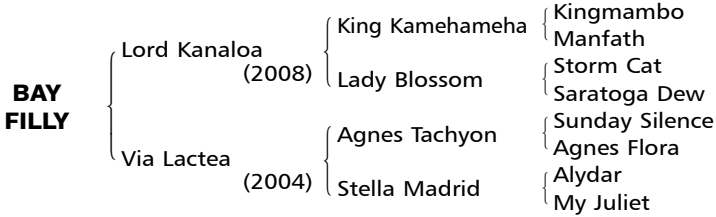

BAY FILLY Foaled May 14, 2016

Consigned by Shadai Farm

[Raise a Native 4DX5S]

By **LORD KANALOA (JPN)**. 2013 Horse of the year in Japan, 2012 and 2013 best sprinter or miler in Japan, Sprinters S [G1] (twice), Hong Kong Sprint [G1] (twice), Yasuda Kinen [G1], Takamatsunomiya Kinen [G1], etc. Retired to stud in 2014. **His first foals are 2-year-old of 2017**. Son of champion King Kamehameha, champion sire in Japan. Sire of Duramente (Japanese Derby [G1]), Lovely Day [G1], Leontes [G1], etc.

1st dam

VIA LACTEA (JPN), by Agnes Tachyon (JPN). 3 wins in Japan, 5th Flora S [L]. Half-sister to **DIAMOND BIKO (JPN)**, **ISLE DE FRANCE (USA)**. Dam of 6 foals of racing age, 5 to race, 1 winner — CIELO ESTRELLA (JPN) (12 f. by Chichicastenango (FR)). Winner in Japan.
Acuario (JPN) (14 f. by Rulership (JPN)). Placed in Japan. (15 c. by Lord Kanaloa (JPN)).

2nd dam

STELLA MADRID (USA), by Alydar (USA). 6 wins in N.A., Spinaway S [G1], Matron S [G1], Frizette S [G1], Acorn S [G1], Bridgework S, 2nd Prioress S [G2], Prima Donna S [L], 3rd Breeders' Cup Juvenile Fillies [G1], Mother Goose S [G1]. Sister to **TIS JULIE (USA)** (Shuvee H [G1]), half-sister to **BOLD JULIE (USA)**. Dam of —

ISLE DE FRANCE (USA) (f. by Nureyev (USA)). 3 wins in France, Prix Minerve [G3], 2nd Prix Marcel Boussac [G1]; 3 wins in N.A., Hillsborough H [G3], 3rd Palomar H [G3]. Grandam of **MIKKI ISLE (JPN)** (c. by Deep Impact (JPN): Best sprinter or miler in Japan, Mile Championship [G1], NHK Mile Cup [G1], Swan S [G2], Hankyu Hai [G3]), **AEROLITHE (JPN)** (f. by Kurofune (USA): NHK Mile Cup [G1], 2nd Queen Cup [G3]), **Taisei Starry (JPN)** (c. by Manhattan Cafe (JPN): 2nd Shinzan Kinen [G3]).