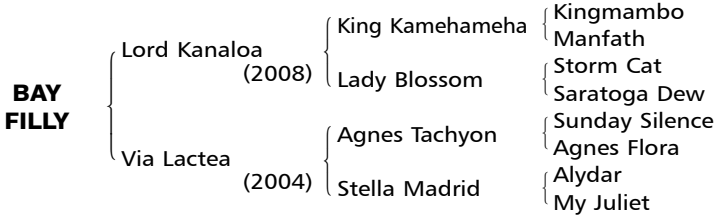

BAY FILLY Foaled May 14, 2016

Consigned by Shadai Farm

[Raise a Native 4DX5S]

By **LORD KANALOA (JPN)**. 2013 Horse of the year in Japan, 2012 and 2013 best sprinter or miler in Japan, Sprinters S [G1] (twice), Hong Kong Sprint [G1] (twice), Yasuda Kinen [G1], Takamatsunomiya Kinen [G1], etc. Retired to stud in 2014. **His first foals are 2-year-old of 2017.** Son of champion King Kamehameha, champion sire in Japan. Sire of Duramente (Japanese Derby [G1]), Lovely Day [G1], Leontes [G1], etc.

1st dam

VIA LACTEA (JPN), by Agnes Tachyon (JPN). 3 wins in Japan, 5th Flora S [L]. Half-sister to **DIAMOND BIKO (JPN)**, **ISLE DE FRANCE (USA)**. Dam of 6 foals of racing age, 5 to race, 1 winner — CIELO ESTRELLA (JPN) (12 f. by Chichicastenango (FR)). Winner in Japan.
Acuario (JPN) (14 f. by Rulership (JPN)). Placed in Japan. (15 c. by Lord Kanaloa (JPN)).