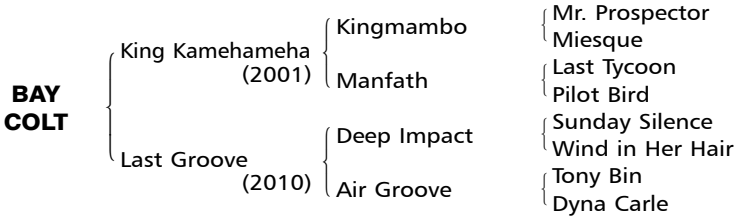

BAY COLT Foaled February 14, 2016

Consigned by Scuderia

[Northern Dancer 5SX5SX5D]

By **KING KAMEHAMEHA (JPN)**. 2010 and 2011 Champion sire in Japan, 2004 Best 3-year-old colt in Japan, Tokyo Yushun (Japanese Derby) **[JPN1]**-ntr, NHK Mile Cup **[JPN1]**, etc. Retired to stud in 2005. Sire of LORD KANALOA (Horse of the year in Japan, Sprinters S. **[G1]**-twice), DURAMENTE (Japanese Derby **[G1]**), ROSE KINGDOM (Japan Cup **[G1]**), LOVELY DAY (Tenno Sho (autumn) **[G1]**), RULERSHIP (Queen Elizabeth II Cup **[G1]**), etc.

1st dam

LAST GROOVE (JPN), by Deep Impact (JPN). Winner in Japan. Sister to **GULLVEIG (JPN)**, half-sister to **ADMIRE GROOVE (JPN)**, **RULERSHIP (JPN)**, **FORGETTABLE (JPN)**. This is her second foal.