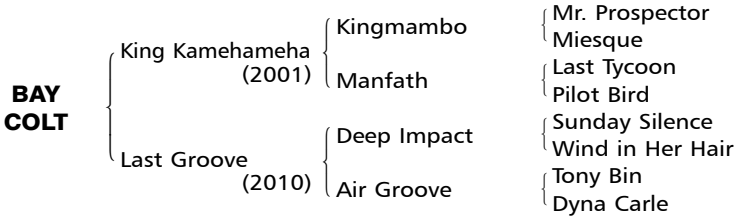

BAY COLT Foaled February 14, 2016

Consigned by Scuderia

[Northern Dancer 5SX5SX5D]

By **KING KAMEHAMEHA (JPN)**. 2010 and 2011 Champion sire in Japan, 2004 Best 3-year-old colt in Japan, Tokyo Yushun (Japanese Derby) [**JPN1**]-ntr, NHK Mile Cup [**JPN1**], etc. Retired to stud in 2005. Sire of LORD KANALOA (Horse of the year in Japan, Sprinters S. [**G1**]-twice), DURAMENTE (Japanese Derby [**G1**]), ROSE KINGDOM (Japan Cup [**G1**]), LOVELY DAY (Tenno Sho (autumn) [**G1**]), RULERSHIP (Queen Elizabeth II Cup [**G1**]), etc.

1st dam

LAST GROOVE (JPN), by Deep Impact (JPN). Winner in Japan. Sister to **GULLVEIG (JPN)**, half-sister to **ADMIRE GROOVE (JPN)**, **RULERSHIP (JPN)**, **FORGETTABLE (JPN)**. This is her second foal.