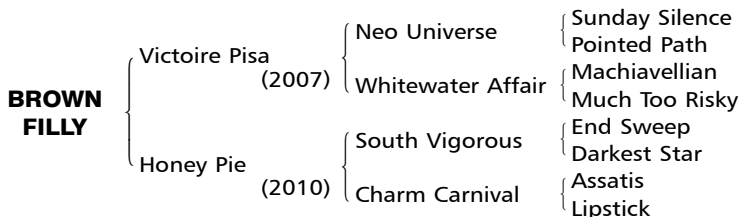

BROWN FILLY Foaled April 22, 2016

90

Consigned by Grand Stud

[Halo 4SX5S, Mr. Prospector 4SX5D]

By **VICTOIRE PISA (JPN)**. 2010 Best 3-year-old colt in Japan, 2011 Best older horse in Japan, Dubai World Cup **[G1]**, Satsuki Sho (Japanese 2000 Guineas) **[G1]**, Arima Kinen (Grand Prix) **[G1]**, etc. Retired to stud in 2012. Sire of **JEWELER** (Japanese 1000 Guineas **[G1]**), **WARRING STATES** (Bavarian Classic **[G3]**), **KOSOKU STRAIGHT** (Falcon S. **[G3]**), **AZUR ROSE** (Principal S. **[L]**), **PEARL CODE** (2nd **[G1]**), **OUTLIERS** (2nd **[G2]**), etc.

1st dam

HONEY PIE (JPN), by South Vigorous (USA). 3 wins in Japan, 27,140,000Yen, Edelweiss Sho **[L]** (D1200m), Lily Cup (D1000m), 2nd Floral Cup, 3rd Hyogo Junior Grand Prix **[L]**. This is her second foal.