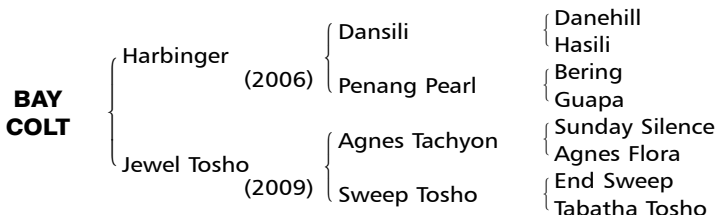

# BAY COLT Foaled March 11, 2016

Consigned by Northern Farm

# 166

[Northern Dancer 5SX5S, Lyphard 5SX5D]

By **HARBINGER (GB)**. 2014 Champion first crop sire in Japan, Group race winner in England, King George VI and Queen Elizabeth S. [G1], Hardwicke S. [G2], etc. Retired to stud in 2011. Sire of MOZU KATCHAN (2017 Flora S. [G2], 2nd Japanese Oaks [G1]), PERSIAN KNIGHT (2017 Arlington Cup [G3], 2nd Japanese 2000 Guineas [G1]), PROPHET (Keisei Hai [G3]), DREADNOUGHTUS (Kyoto Nisai S. [G3]), BERUF (Keisei Hai [G3]), etc.