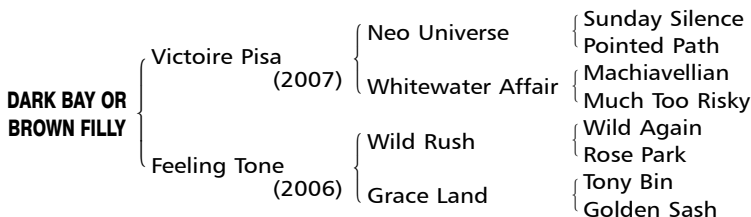

# DARK BAY OR BROWN FILLY Foaled March 12, 2016

# 188

Consigned by Oiwake Farm

[Halo 4SX5S]

By **VICTOIRE PISA (JPN)**. 2010 Best 3-year-old colt in Japan, 2011 Best older horse in Japan, Dubai World Cup **[G1]**, Satsuki Sho (Japanese 2000 Guineas) **[G1]**, Arima Kinen (Grand Prix) **[G1]**, etc. Retired to stud in 2012. Sire of **JEWELER** (Japanese 1000 Guineas **[G1]**), **WARRING STATES** (Bavarian Classic **[G3]**), **KOSOKU STRAIGHT** (Falcon S. **[G3]**), **AZUR ROSE** (Principl S. **[L]**), **PEARL CODE** (2nd **[G1]**), **OUTLIERS** (2nd **[G2]**), etc.