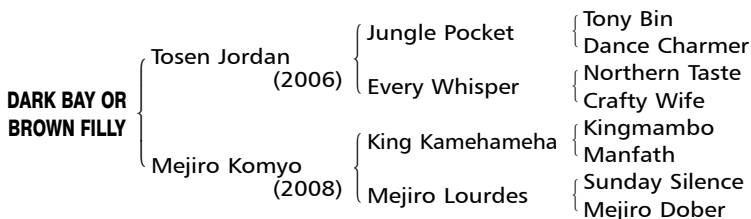

227 DARK BAY OR BROWN FILLY Foaled April 2, 2016

Consigned by Lake Villa Farm

[Nureyev 4SX5D, Northern Dancer 4SX5S, Mr. Prospector 4DX5S]

By **TOSEN JORDAN (JPN)**. Graded race winner in Japan, Tenno Sho (autumn) **[G1]**-ntr, Sapporo Kinen **[G2]**, American Jockey Club Cup **[G2]**, etc. Half-brother to Tosen Homareboshi **[G2]**, Dark Message (2nd **[G2]**), Careless Whisper (2nd **[JPN2]**). Retired to stud in 2015. **His first foals are yearlings of 2017**. Son of champion Jungle Pocket. Sire of Jungle Rocket (WRC New Zealand Oaks **[G1]**), Oken Bruce Lee **[G1]**, Awardee **[G1]**, etc.

1st dam

MEJIRO KOMYO (JPN), by King Kamehameha (JPN). Winner in Japan.

This is her second foal.

Shonan Lanza (JPN) (15 c. by Kurofune (USA)). In Training.

2nd dam

MEJIRO LOURDES (JPN), by Sunday Silence (USA). Unraced. Dam of — MASSABIELLE (JPN) (c. by Harbinger (GB)). 3 wins in Japan.

MEJIRO CLINTON (JPN) (c. by Agnes Digital (USA)). Winner in Japan, 2 wins over jumps in Japan.

RYAN SENSE (JPN) (c. by Jungle Pocket (JPN)). Winner in Japan.

3rd dam

MEJIRO DOBER (JPN), by Mejiro Ryan (JPN). 10 wins in Japan, 733,422,000Yen, best 2-year-old filly in Japan, best 3-year-old filly in Japan, best older mare in Japan (twice), Yushun Himba (Japanese Oaks) **[JPN1]**, Queen Elizabeth II Commemorative Cup **[JPN1]** (twice), Shuka Sho **[JPN1]**, Hanshin Sansai Himba S **[JPN1]**, All Comers **[JPN2]**, Fuchu Himba S **[JPN3]**, Ichō S [OP], Saffron Sho, 2nd Oka Sho (Japanese 1000 Guineas) **[JPN1]**, Osaka Hai **[JPN2]**, Nakayama Himba S **[JPN3]**, 3rd Tulip Sho **[JPN3]**. Sister to **MEJIRO CORSAIR (JPN)**, half-sister to **Mejiro Kildare (JPN)**. Dam of —