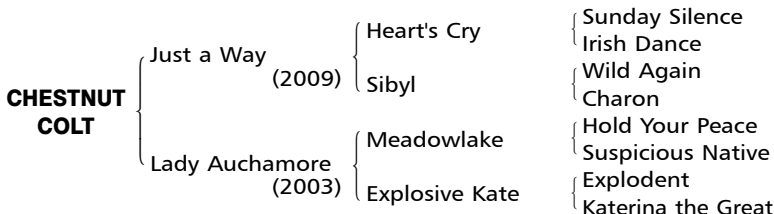

# CHESTNUT COLT Foaled February 21, 2017

# 302

Consigned by Shadai Farm

[Nearctic 4DX5S]

By **JUST A WAY (JPN)**. 2014 Best older horse in Japan, Tenno sho (autumn) [G1], Dubai Duty Free [G1], Yasuda Kinen [G1], Nakayama Kinen [G2], Arlington Cup [G3], 2nd Japan Cup [G1], etc. Retired to stud in 2015.

**His first foals are yearlings of 2017.** Son of champion Heart's Cry. Sire of One and Only (Japanese Derby [G1]), Nuovo Record (Japanese Oaks [G1]), Admire Rakti (MRC Caulfield Cup [G1]), Cheval Grand [G2], etc.