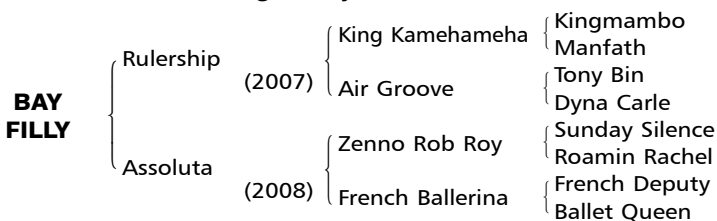

BAY FILLY Foaled January 28, 2017

Consigned by Northern Farm

484

[Mr. Prospector 4SX5D, Northern Dancer 5SX5D]

By **RULERSHIP (JPN)**. 2016 Champion first crop sire in Japan. Graded and group race winner in Japan and Hong Kong, Queen Elizabeth II Cup **[G1]**, American Jockey Club Cup **[G2]**, etc. Out of Air Groove (Horse of the year in Japan). Retired to stud in 2013. Sire of KING'S RUSH (Fuyo S. **[L]**), DANBURITE (3rd Japanese 2000 Guineas **[G1]**), DANON DISTANCE (3rd Kyoto Shimbun Hai **[G2]**), KISEKI (3rd **[G3]**), IBUKI (3rd **[G3]**), etc.