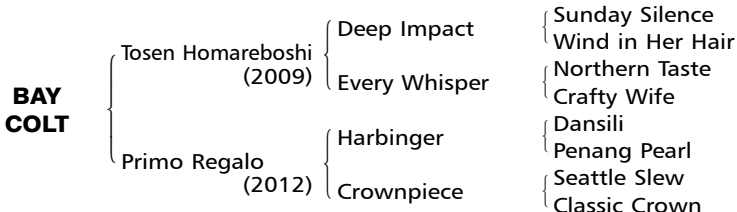

BAY COLT Foaled February 7, 2017

Consigned by Northern Farm

520

[Mr. Prospector 4DX5S, Secretariat 5SX5D]

By **TOSEN HOMAREBOSHI (JPN)**. Graded race winner in Japan, Kyoto Shimbun Hai [G2]-ntr, 3rd Tokyo Yushun (Japanese Derby) [G1]. Half-brother to Tosen Jordan (Tenno sho (autumn) [G1]), Dark Message (2nd [G2]). Retired to stud in 2013. Sire of MIKKI SWALLOW (5th Kyoto Shimbun Hai [G2]), RISE SCREW, STARSTRUCK, WARBLE, NAMURA KABUTO, JOSHO HOMARE, etc. Son of champion Deep Impact, champion sire in Japan.

1st dam

PRIMO REGALO (JPN), by Harbinger (GB). Placed in Japan. Half-sister to **REACH THE CROWN (JPN)**, **CROWN PRINCESS (JPN)**. This is her first foal.

2nd dam

CROWNPIECE (JPN), by Seattle Slew (USA). Winner in Japan. Dam of — **REACH THE CROWN (JPN)** (c. by Special Week (JPN)). 4 wins in Japan, 257,836,000Yen, Milers Cup [G2], Kisaragi Sho [G3], 2nd Tokyo Yushun (Japanese Derby) [L], Kobe Shimbun Hai [L], Radio NIKKEI Hai Nisai S [L], 3rd Nakayama Kinen [G2]. Sire.

CROWN PRINCESS (JPN) (f. by Special Week (JPN)). 7 wins in Japan, 145,838,000Yen, Yonago S [L], Port Island S [L], 3rd Kokura Kinen [G3], 4th Daily Hai Nisai S [JPN2].

CROWNING STAR (JPN) (c. by Special Week (JPN)). Winner in Japan.

CHIEF'S CROWN (USA). 12 wins in N.A., champion 2-year-old colt in USA, Breeders' Cup Juvenile [G1], Norfolk S [G1], Hopeful S [G1], Cowdin S [G1], Marlboro Cup H [G1], Travers S [G1]. Sire.

JEWELLED CROWN (USA). Winner in N.A. Dam of **SILK PHOENIX (JPN)** (Empress Hai [JPN2] (twice)), grandam of **GIULIA (USA)** (Gran Premio Ciudad de Montevideo [G1]).